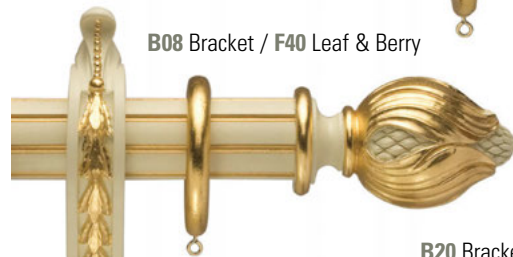

This is the same method we use on designs found in our highly respected Classical Signature Collection. It costs a little extra, but we think the results are worth it.

Classical Brackets – 47mm

Code	Wood finishes	All other finishes
B01 - 47 Architectural Scroll Bracket	N/A	✓
B08 - 47 Architectural Waterleaf Bracket	N/A	✓
B10 Metal Stem Bracket	✓	✓
B20 - 47 Floral Waterleaf Bracket	✓	✓

Decorative brackets to fit our 65mm poles can be sourced from our Classical Signature Collection.

They can be viewed on our website:

www.adventdesigns.co.uk/ourdesigns

B10 Bracket with D11 Decoration / F03 Ball & Berry

B08 Bracket / F40 Leaf & Berry

B20 Bracket / F35 Pineapple

Above shown in Standard Gold Metal Leaf (top), Natural Linen with Gold Metal Leaf highlights (middle) and Old English Grey with Silver Metal Leaf highlights (bottom).