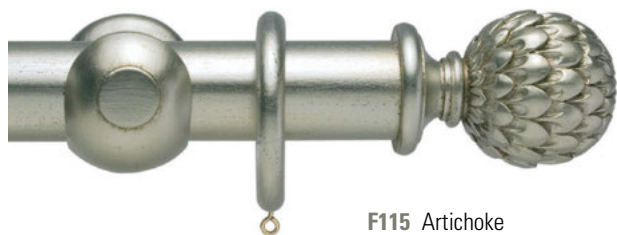

A CLASSICAL TOUCH

ADVENT
Resina Designs

www.adventdesigns.co.uk
Tel: +44 (0) 1749 871117

ADVENT

A CLASSICAL TOUCH

F115 Artichoke
(Standard Silver Metal Leaf)

F56 Fluted Ball
(Standard Gold Metal Leaf)

F116 Ornamental Urn
(Standard Gold Metal Leaf)

Classical Gold and Silver Metal Leaf

Almost all of our designs from the Advent Collections are also available in our signature range of classical Gold and Silver Metal Leaf finishes; in all three sizes.

A more reflective and lustrous appearance than our Metallic Paint finishes; our Metal Leaf has become the preferred choice where a more refined gold or silver colour is required.

Our Metal Leaf is available in either a Standard or Antique version, with a choice of base coat colours.

(Brackets above shown in Standard Gold Metal Leaf)

Classical Brackets – 47mm

To further enhance the versatility of our 47mm Advent poles, we can now offer 3 decorative brackets, all available in any of our signature range of Gold and Silver Metal Leaf finishes.