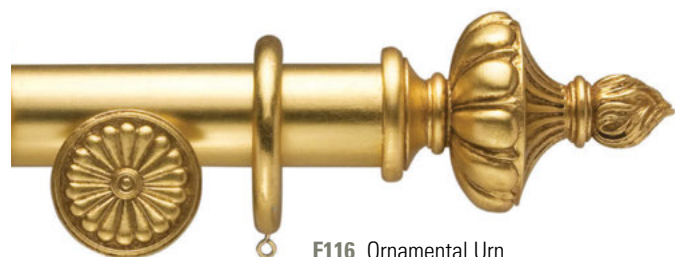

This gives you the opportunity to offer a more opulent look on a smaller scale, whilst still making a classical statement.

These features include:

Classical Gold and Silver Metal Leaf

Classical Brackets

Classical Highlights

A CLASSICAL TOUCH

ADVENT
Resina Designs

www.adventdesigns.co.uk
Tel: +44 (0) 1749 871117

ADVENT

A CLASSICAL TOUCH

F115 Artichoke
(Standard Silver Metal Leaf)

F56 Fluted Ball
(Standard Gold Metal Leaf)

F116 Ornamental Urn
(Standard Gold Metal Leaf)

Classical Gold and Silver Metal Leaf

Almost all of our designs from the Advent Collections are also available in our signature range of classical Gold and Silver Metal Leaf finishes; in all three sizes.

A more reflective and lustrous appearance than our Metallic Paint finishes; our Metal Leaf has become the preferred choice where a more refined gold or silver colour is required.

Our Metal Leaf is available in either a Standard or Antique version, with a choice of base coat colours.