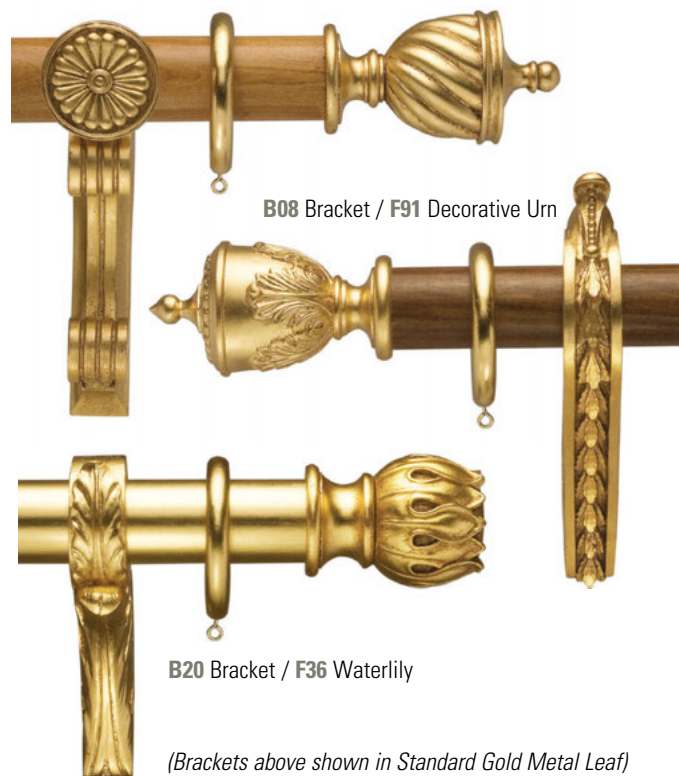

B01 Bracket with D22 Decoration / F34 Spiral Urn

B08 Bracket / F91 Decorative Urn

B20 Bracket / F36 Waterlily

(Brackets above shown in Standard Gold Metal Leaf)

Classical Brackets – 47mm

To further enhance the versatility of our 47mm Advent poles, we can now offer 3 decorative brackets, all available in any of our signature range of Gold and Silver Metal Leaf finishes.

These options enable you to offer your discerning customers the opportunity to acquire a more ornate, classical look ... but on a smaller scale and at a lower price point than our 65mm poles featured in our Classical Signature Collection.

These decorative brackets are designed to fit our 47mm poles. They can be made available in most of our other finishes (please see the table *on right* for suitability).

For pricing of these Classical items, please see Page 10 of the price list.